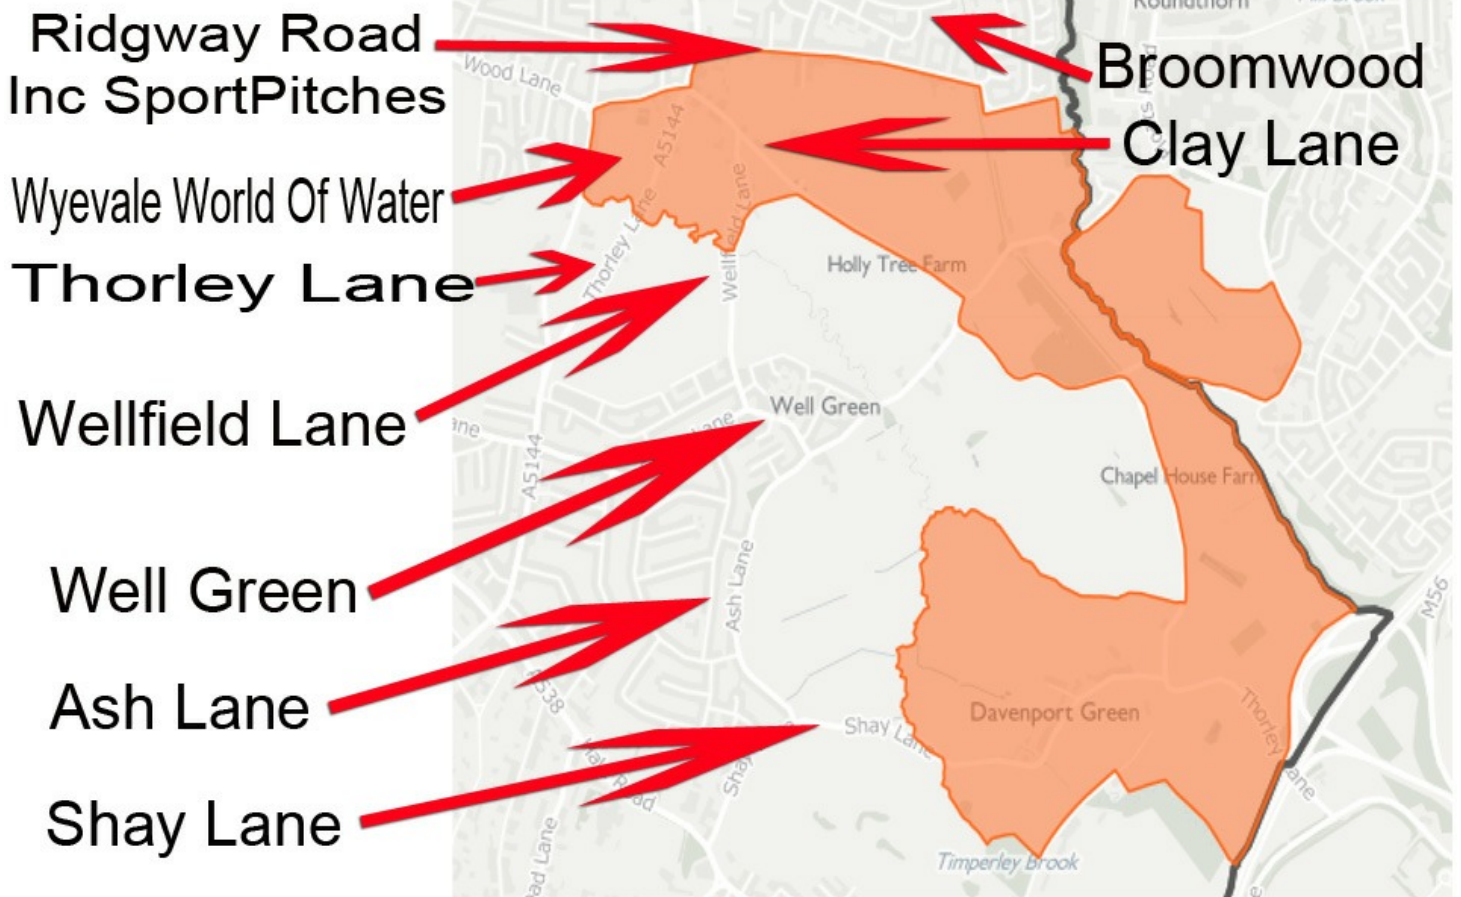

IMPORTANT PLEASE READ THIS

YOUR GREENBELT IS UNDER SERIOUS THREAT

Current Green Belt Under Threat

You have until the 18th March to make any objections

The proposal is for 2,400 homes and more

To be built on YOUR green belt

PLEASE SEE OVER

FOR MORE

INFORMATION

thewellgreen.org.uk

Greater Manchester Spatial Framework

GMSEF

SAVE THE TIMPERLEY WEDGE

Your local green belt is under serious threat and you only have until the 18th March to make your views heard.

Once your greenbelt is gone, it will be gone forever.

Please can you spread this information widely. Many in our local community are not aware of proposals to develop 2,400 homes and more on YOUR green belt.